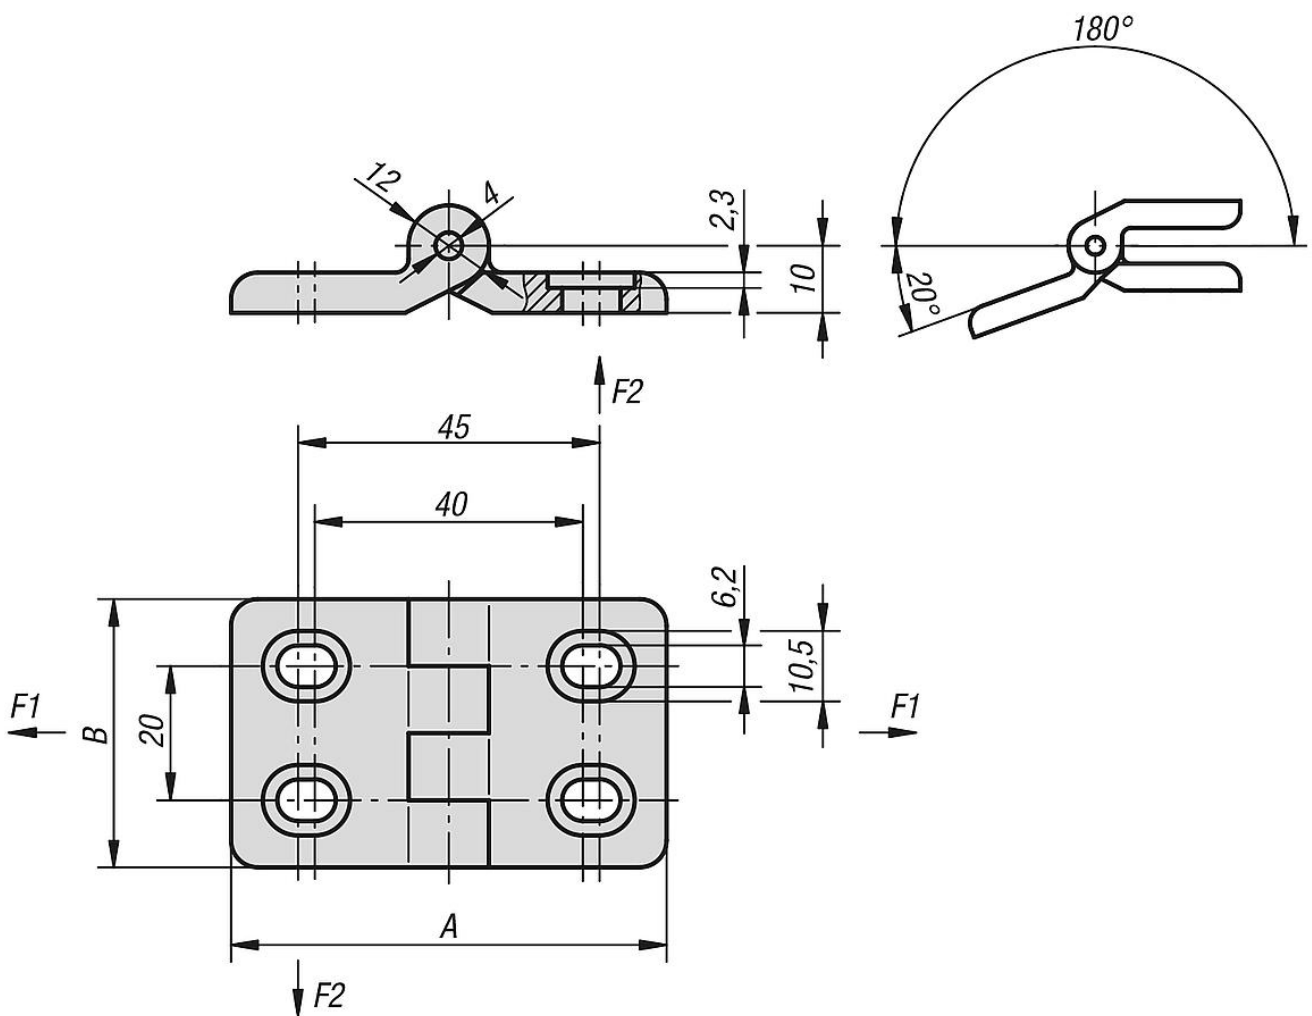

Item description/product images

Description

Material:

Fibreglass reinforced thermoplastic.
Hinge pin stainless steel.

Version:

Hinge black. Pin bright.

Note:

Elongated holes enable easy horizontal adjustment.

Drawings

Overview of items

Order No.	A	B	F1 max. kN	F2 max. kN
27854-402020	65	40	0,5	0,3